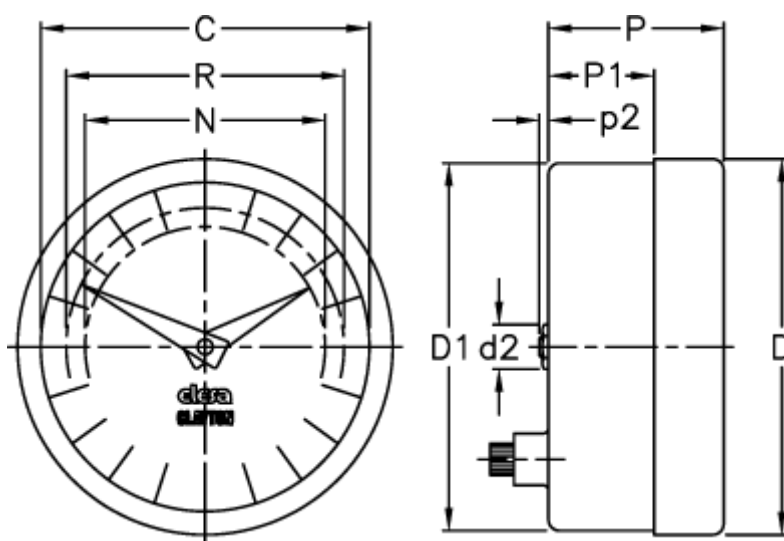

Article number: 2307024041

Description: E+G Positive drive indicator
PA01-0006-D

Measures

C = 42

R = 37

D = 49.6

D1 = 48.3

d2 = 8

N = 30

P = 30

P1 = 20.5

p2 = 1.6